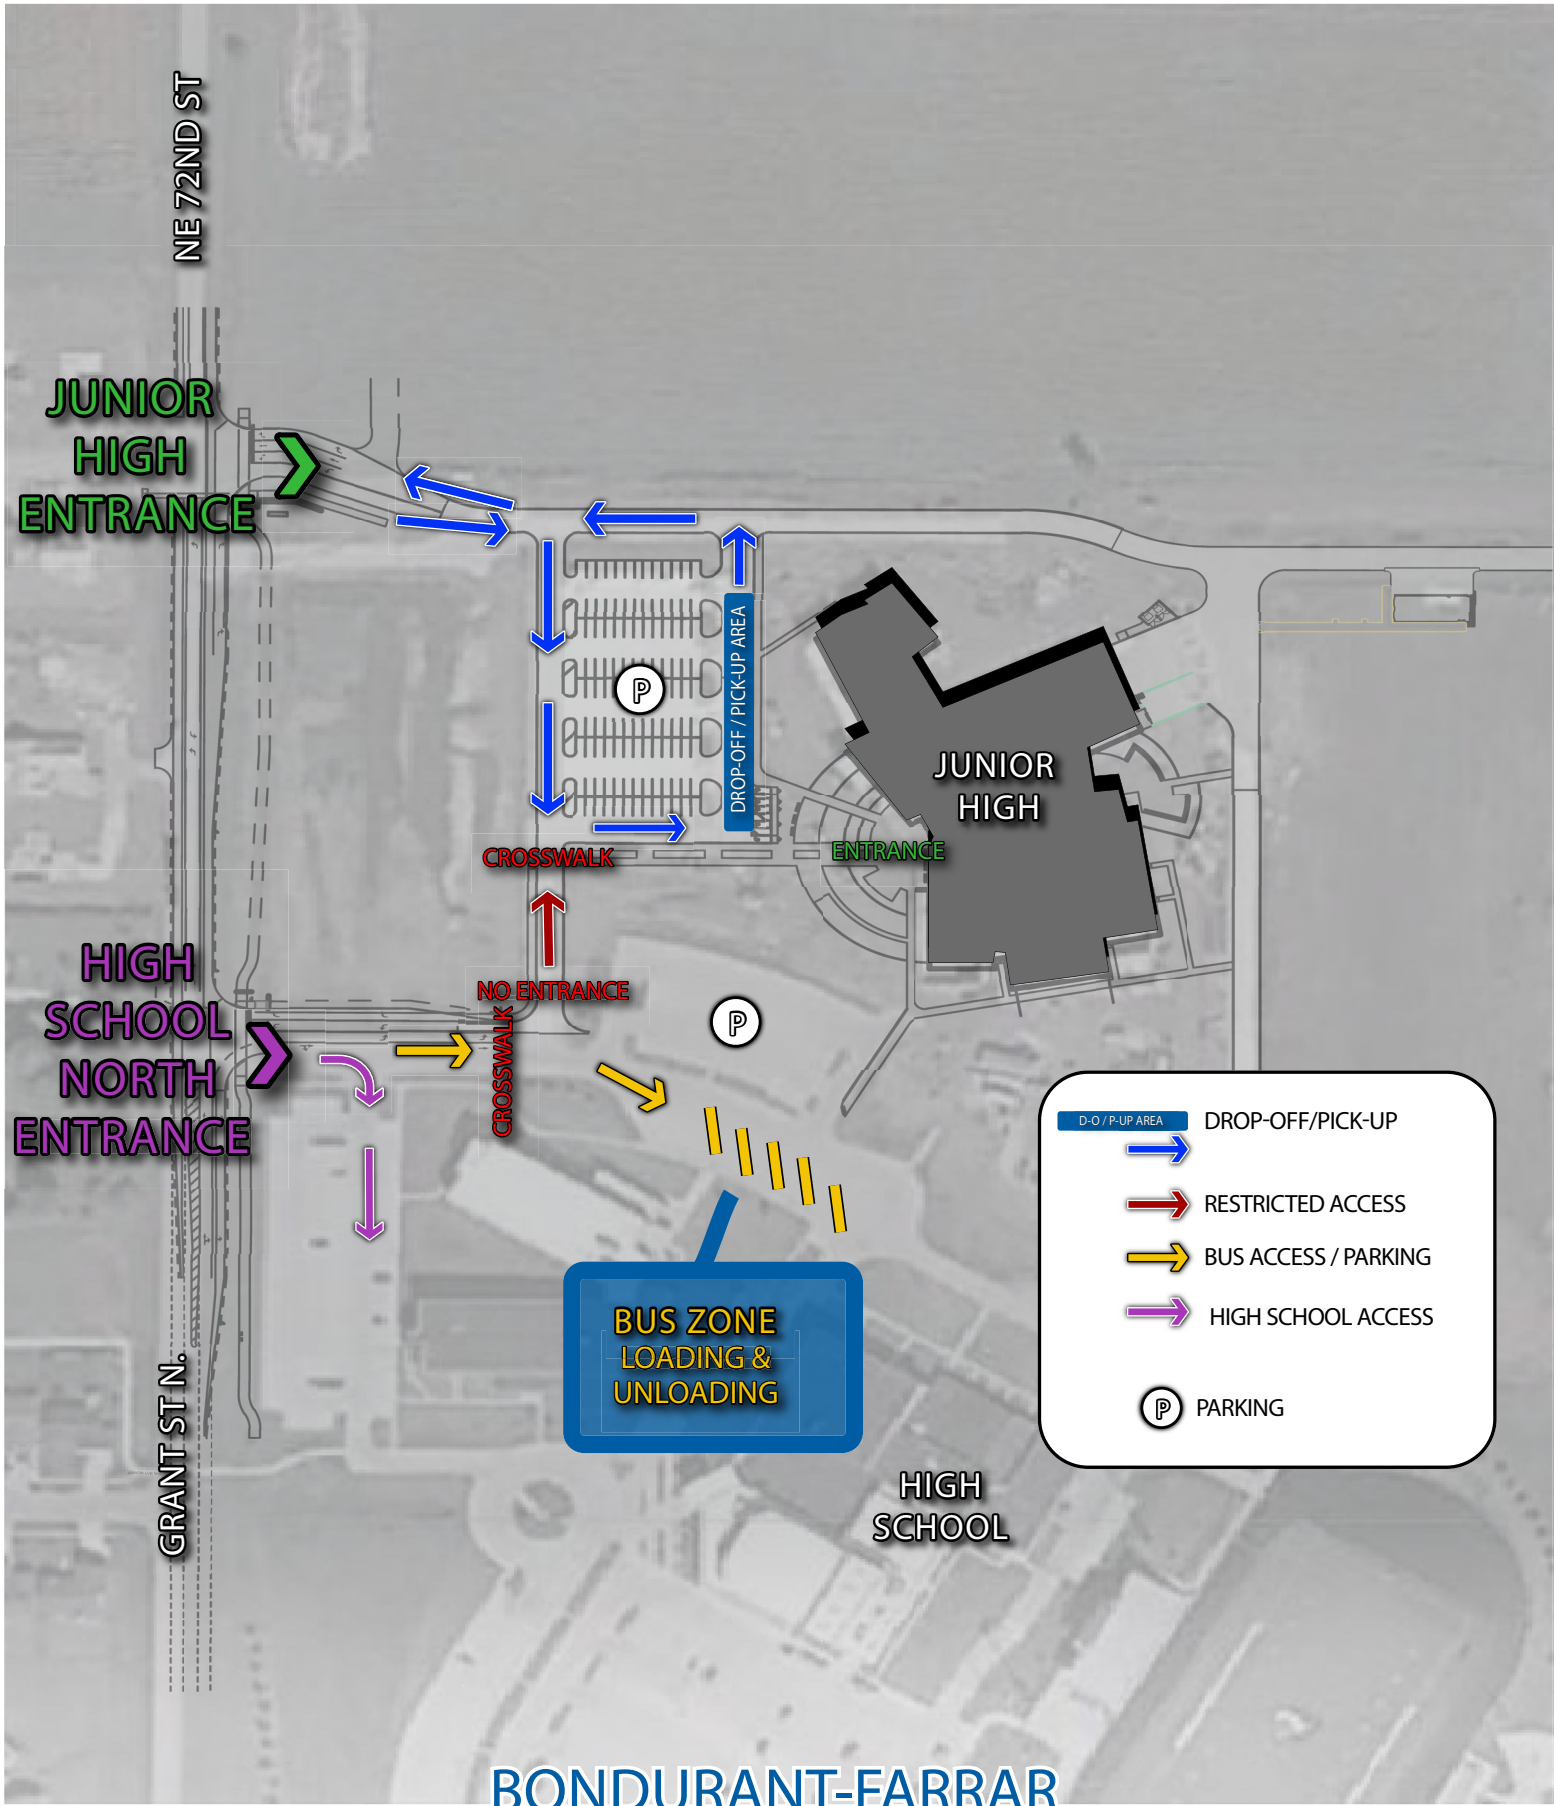

GRANT ST

ENTER/EXIT

EXIT ONLY

ENTER

EXIT

ONLY FROM THE NORTH DURING PM HOURS

NO LEFT TURN ONTO GRANT DURING PM HOURS

BUS ZONE
 LOADING & UNLOADING
 LIMITED ACCESS & PARKING
 BUSES ONLY:
 7:45am-8:30am (Daily)
 1:00pm-2:15pm (Mon.)
 3:10pm-3:45pm (Tues.-Fri.)

REQUIRED Pre-School Drop-Off & Pick-up Here

- D-O / P-U AREA INTERMEDIATE/ ANDERSON
- D-O / P-U AREA MORRIS, INTERMEDIATE/ANDERSON
- D-O / P-U AREA MORRIS
- STUDENT ACCESS (BEFORE & AFTER SCHOOL ONLY)
- STUDENT ACTIVITY ACCESS (BEFORE & AFTER SCHOOL ONLY)
- ALL VISITOR & STUDENT ACCESS (DURING SCHOOL HOURS)
- VISITOR DISTRICT OFFICE
- PARKING
- PARKING: LIMITED TIMES
- BUS ROUTE

BONDURANT-FARRAR COMMUNITY SCHOOL DISTRICT
 Pick-up & Drop-off Circulation

**BONDURANT-FARRAR
COMMUNITY SCHOOL DISTRICT
JUNIOR HIGH SCHOOL**
Pick-up & Drop-off Circulation

D-O / P-UP AREA	DROP-OFF/PICK-UP
	RESTRICTED ACCESS
	BUS ACCESS / PARKING
	STUDENT ACCESS (BEFORE & AFTER SCHOOL ONLY)
	STUDENT ACTIVITY ACCESS (BEFORE & AFTER SCHOOL ONLY)
	ALL VISITOR & STUDENT ACCESS (DURING SCHOOL HOURS)
	PARKING
	PARKING: LIMITED

NE 72ND ST

**BUSES,
STAFF,
SERVICE**

**BUS ZONE
LOADING &
UNLOADING**

BONDURANT-FARRAR COMMUNITY SCHOOL DISTRICT HIGH SCHOOL

Pick-up & Drop-off Circulation

	GENERAL CIRCULATION
	VISITING TEAM DROP-OFF
	BUS ACCESS / PARKING
FB H	FB PLAYER ACCESS
FB V	VISITING FB PLAYER ACCESS
	FACILITY ENTRY
	PARKING
	PARKING: LIMITED
	ACCESSIBLE PARKING