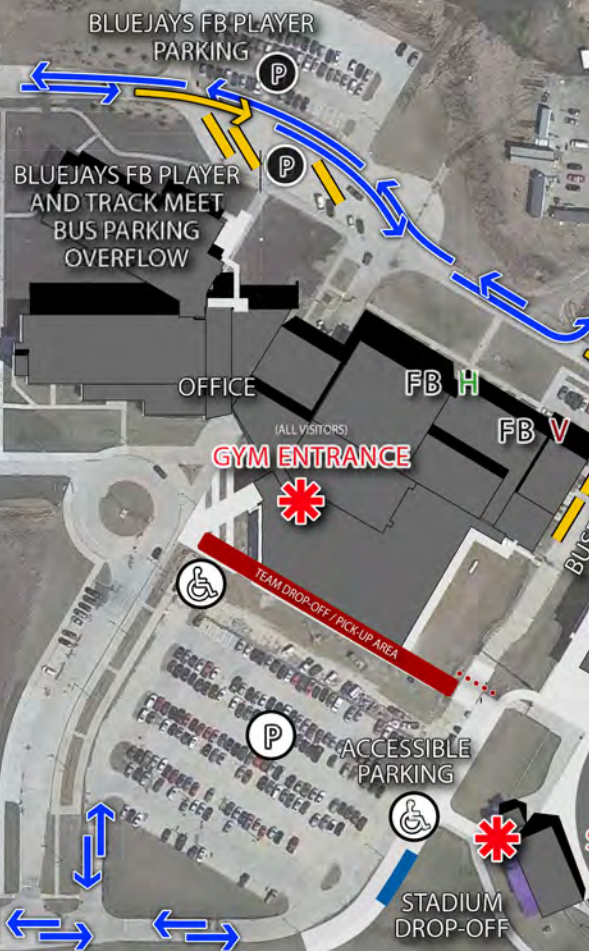

GENERAL CIRCULATION
	VISITING TEAM DROP-OFF
	BUS ACCESS / PARKING
FB H	FB PLAYER ACCESS
FB V	VISITING FB PLAYER ACCESS
	FACILITY ENTRY
	PARKING
	PARKING: LIMITED
	ACCESSIBLE PARKING

NE 72ND ST

PLAYERS,
FB BUSES,
STAFF,
OVERFLOW

EVENT OVERFLOW
PARKING

EVENT
PARKING

BONDURANT-FARRAR COMMUNITY SCHOOL DISTRICT HIGH SCHOOL

Event Parking & Circulation